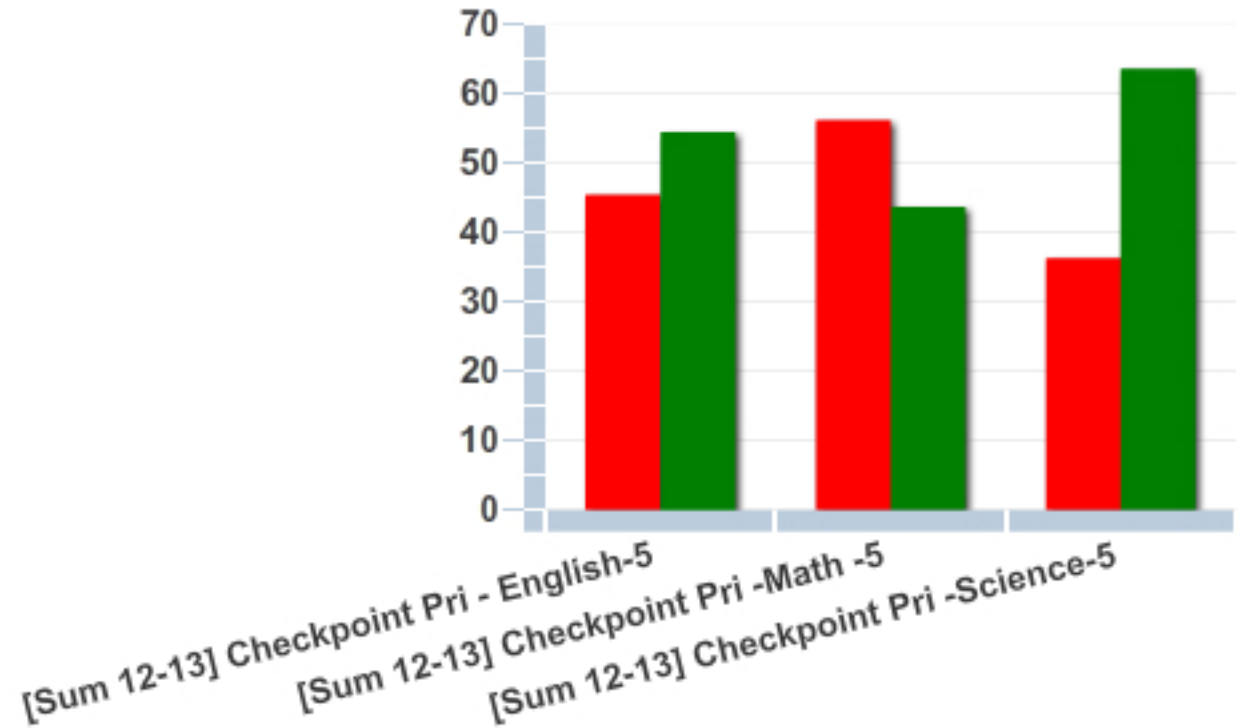

# PS Checkpoint 2013 Subject Report: Student performance summary

04 October, 2013 @ 5:55 AM

Bermuda Ministry of Education - Somerset Primary

■ 'Below Standard'
 ■ 'At or Above Standard'

	Assessment	'Below Standard'			'At or Above Standard'			Total		
		#	%	Avg	#	%	Avg	#	%	Avg
1	[Sum 12-13] Checkpoint Pri - English-5	15	45.45	1.79	18	54.55	3.89	33	100	2.9
2	[Sum 12-13] Checkpoint Pri -Math -5	18	56.25	1.27	14	43.75	3.78	32	100	2.37
3	[Sum 12-13] Checkpoint Pri -Science-5	12	36.36	1.66	21	63.64	4.09	33	100	3.21